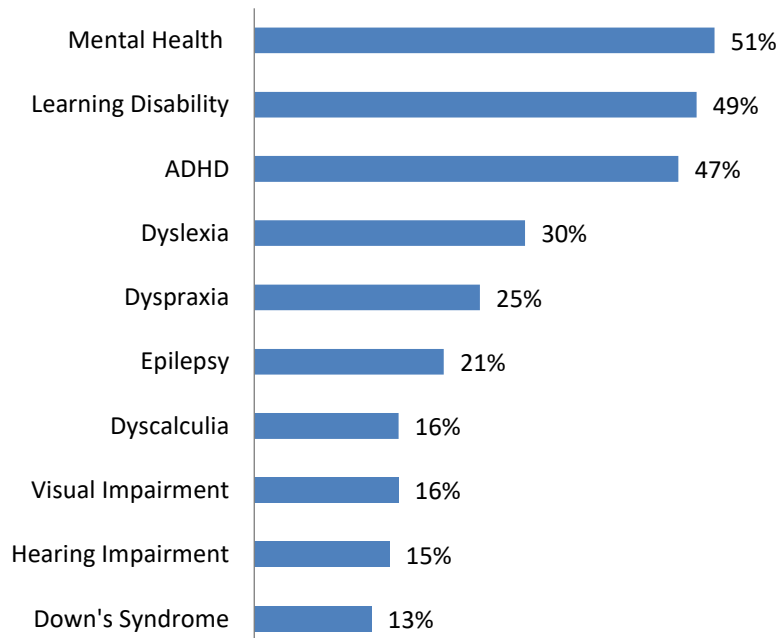

2022 Visitor Demographics

Total Visitors: 2,683

Professionals by Sector

Top Five Job Titles

Age of People Supported by Visitors (Multiple Choice)

Top Ten Other Conditions Supported by Visitors (Multiple Choice)

Top Ten Areas of Interest (Multiple Choice)

Visited The Autism Show in the Past