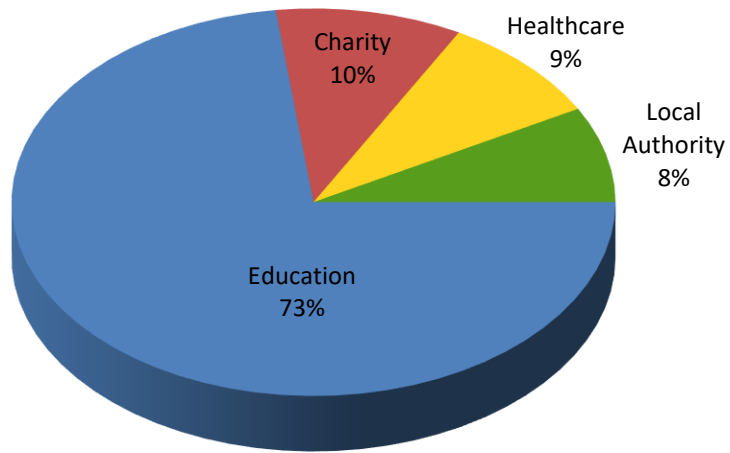

2022 Visitor Demographics

Total Visitors: 2,683

Professionals by Sector

Top Five Job Titles

Age of People Supported by Visitors (Multiple Choice)

Top Ten Other Conditions Supported by Visitors (Multiple Choice)

Top Ten Areas of Interest (Multiple Choice)

Visited The Autism Show in the Past