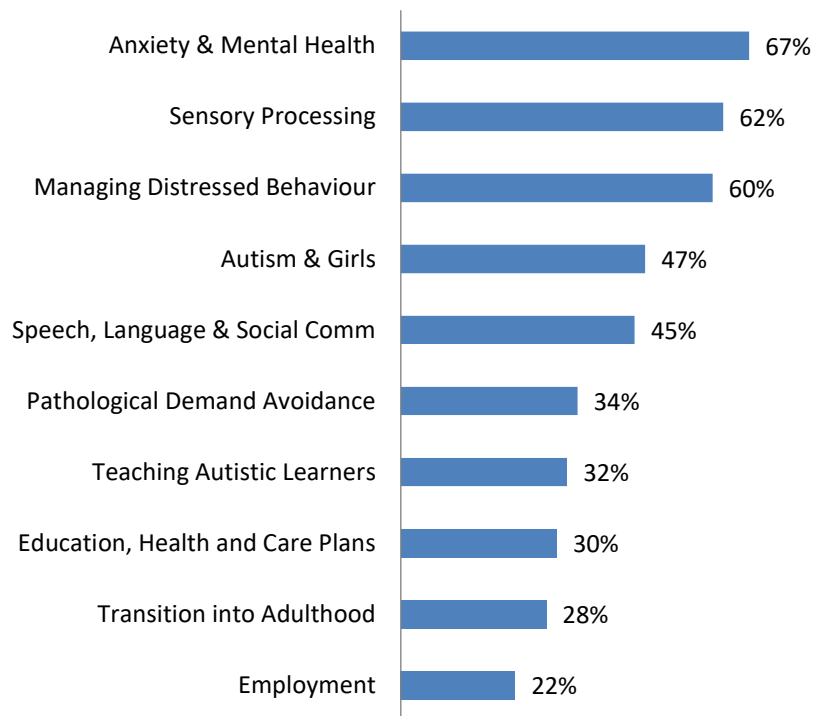

2022 Visitor Demographics

Total Visitors: 2,683

Professionals by Sector

Top Five Job Titles

Age of People Supported by Visitors (Multiple Choice)

Top Ten Other Conditions Supported by Visitors (Multiple Choice)

Top Ten Areas of Interest (Multiple Choice)

Visited The Autism Show in the Past