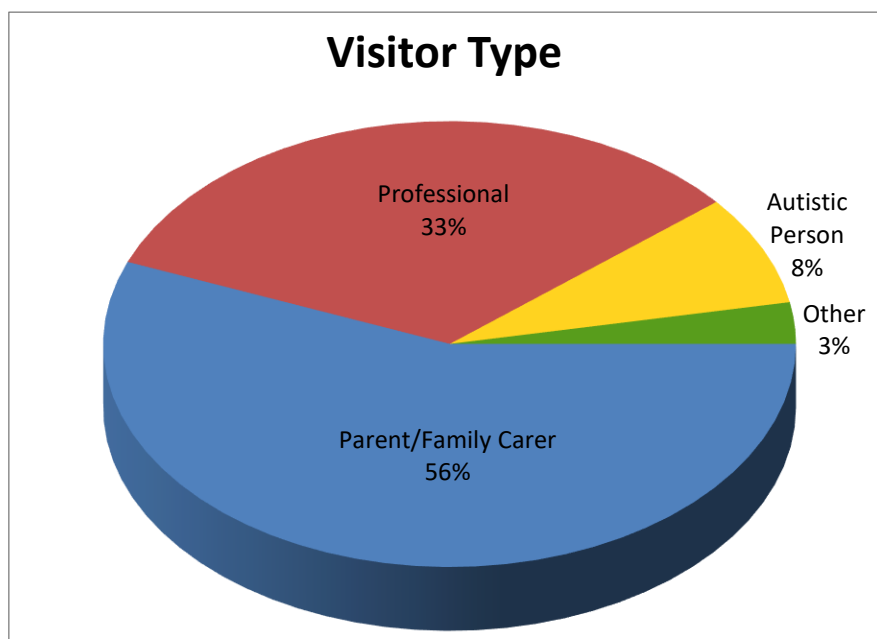

2022 Visitor Demographics

Total Visitors: 2,683

Professionals by Sector

Top Five Job Titles

Age of People Supported by Visitors (Multiple Choice)

Top Ten Other Conditions Supported by Visitors (Multiple Choice)

Top Ten Areas of Interest (Multiple Choice)

Visited The Autism Show in the Past