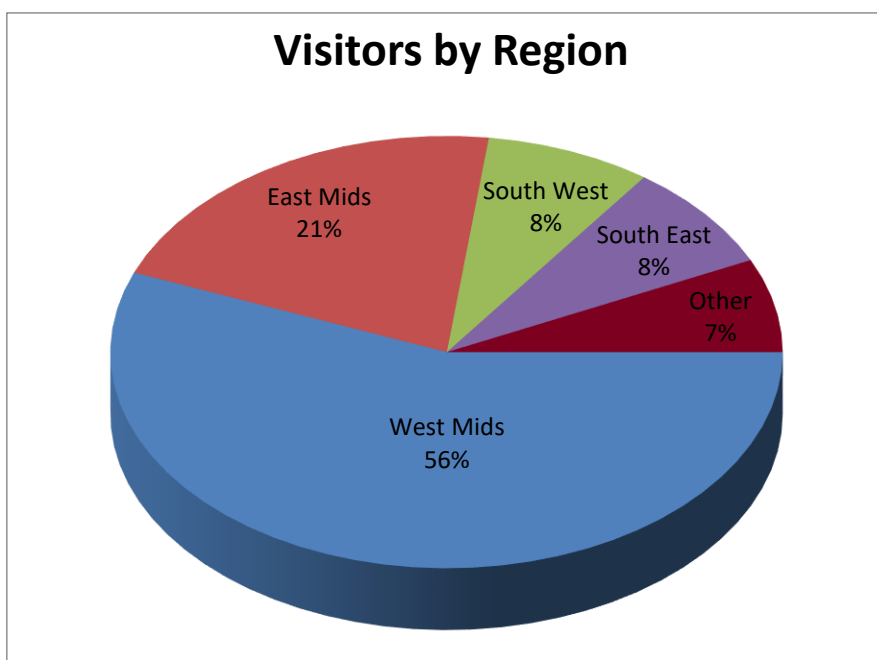

2022 Visitor Demographics

Total Visitors: 2,683

Professionals by Sector

Top Five Job Titles

Age of People Supported by Visitors (Multiple Choice)

Top Ten Other Conditions Supported by Visitors (Multiple Choice)

Top Ten Areas of Interest (Multiple Choice)

Visited The Autism Show in the Past