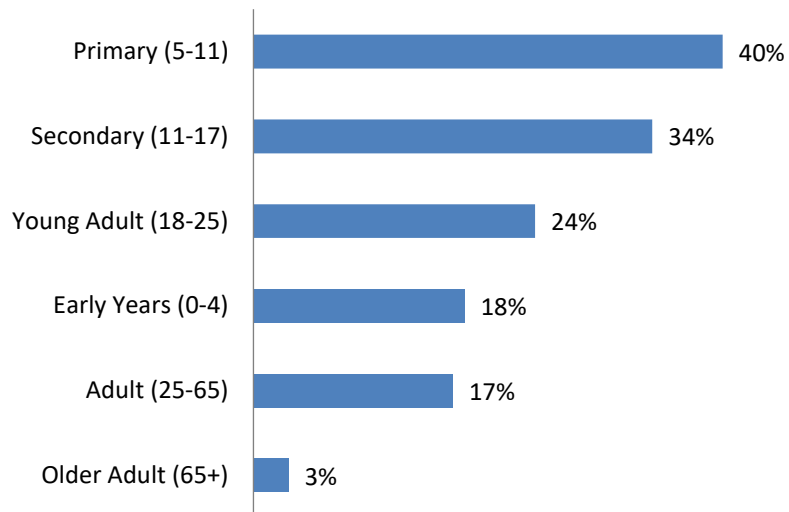

2022 Visitor Demographics

Total Visitors: 2,683

Professionals by Sector

Top Five Job Titles

Age of People Supported by Visitors (Multiple Choice)

Top Ten Other Conditions Supported by Visitors (Multiple Choice)

Top Ten Areas of Interest (Multiple Choice)

Visited The Autism Show in the Past