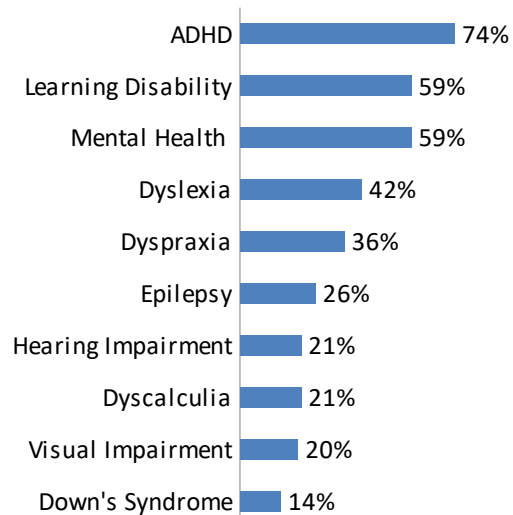

2024 Visitor Demographics

Total Visitors: 3,184

Professionals by Sector

Top Five Job Titles

Age of People Supported by Visitors (Multiple Choice)

Top Ten Other Conditions of People Supported by Visitors (Multiple Choice)

Top Ten Areas of Interest (Multiple Choice)

New Visitor to The Autism Show

The Autism Show Only SEN Event Visited in Last 12 Months