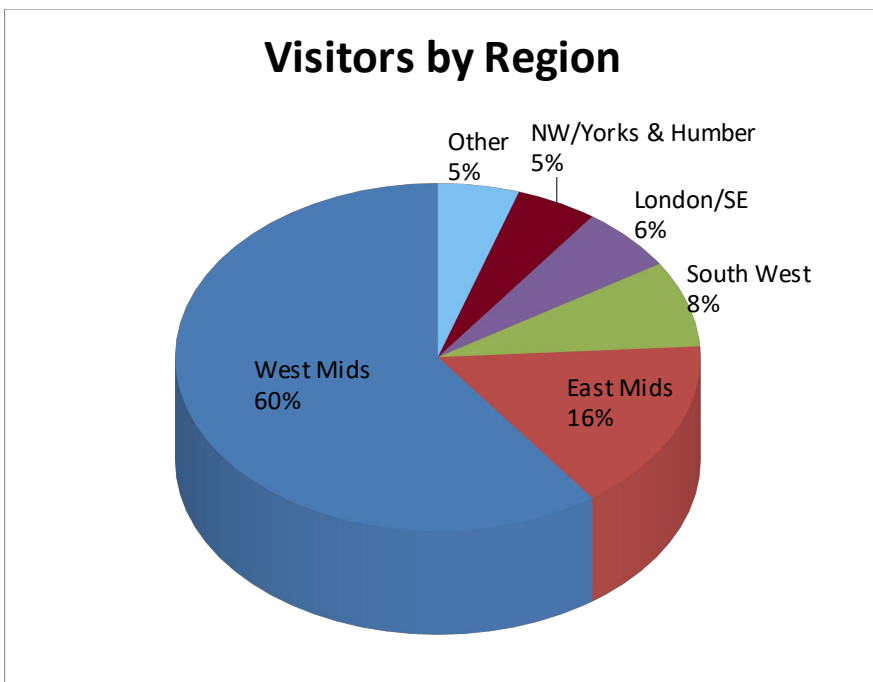

2024 Visitor Demographics

Total Visitors: 3,184

Professionals by Sector

Top Five Job Titles

Age of People Supported by Visitors (Multiple Choice)

Top Ten Other Conditions of People Supported by Visitors (Multiple Choice)

Top Ten Areas of Interest (Multiple Choice)

New Visitor to The Autism Show

The Autism Show Only SEN Event Visited in Last 12 Months