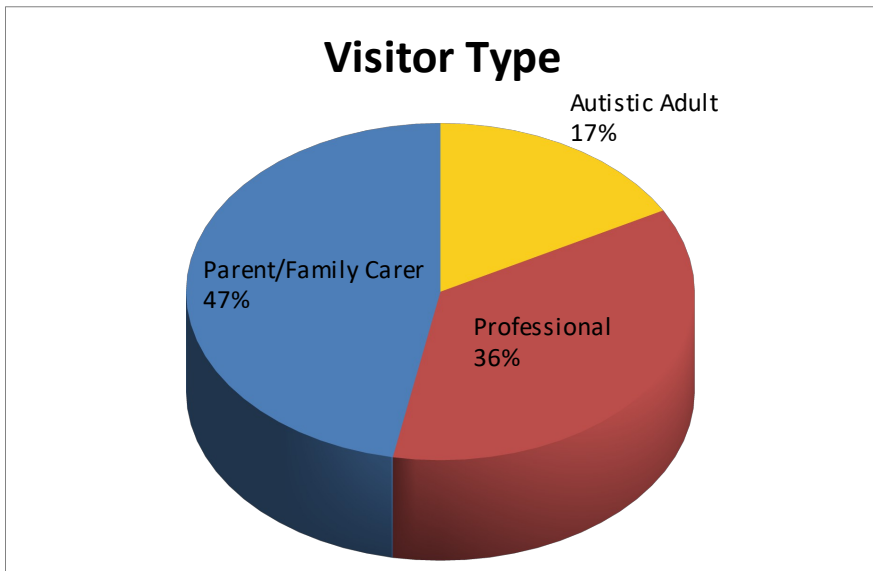

2024 Visitor Demographics

Total Visitors: 3,184

Professionals by Sector

Top Five Job Titles

Age of People Supported by Visitors (Multiple Choice)

Top Ten Other Conditions of People Supported by Visitors (Multiple Choice)

Top Ten Areas of Interest (Multiple Choice)

New Visitor to The Autism Show

The Autism Show Only SEN Event Visited in Last 12 Months