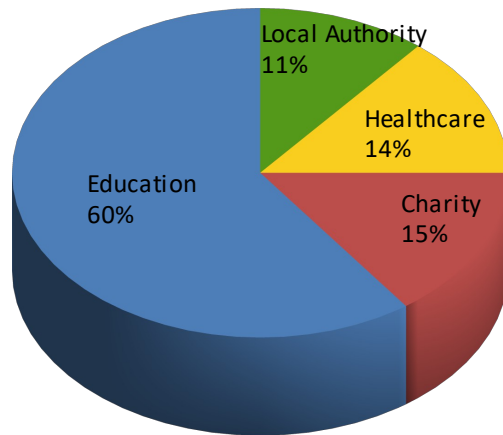

2024 Visitor Demographics

Total Visitors: 3,184

Professionals by Sector

Top Five Job Titles

Age of People Supported by Visitors (Multiple Choice)

Top Ten Other Conditions of People Supported by Visitors (Multiple Choice)

Top Ten Areas of Interest (Multiple Choice)

New Visitor to The Autism Show

The Autism Show Only SEN Event Visited in Last 12 Months