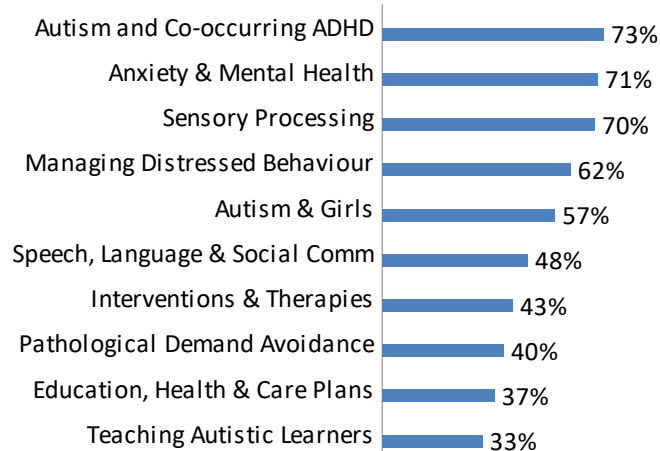

2024 Visitor Demographics

Total Visitors: 3,184

Professionals by Sector

Top Five Job Titles

Age of People Supported by Visitors (Multiple Choice)

Top Ten Other Conditions of People Supported by Visitors (Multiple Choice)

Top Ten Areas of Interest (Multiple Choice)

New Visitor to The Autism Show

The Autism Show Only SEN Event Visited in Last 12 Months