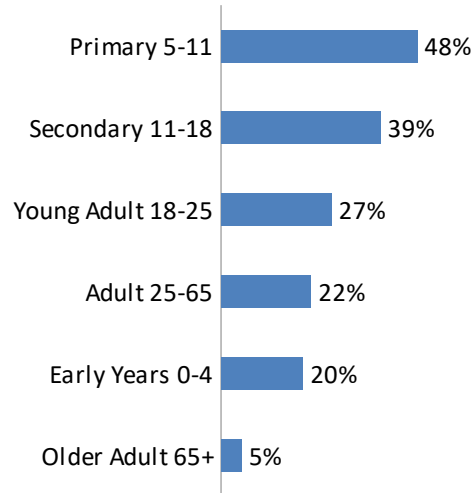

2024 Visitor Demographics

Total Visitors: 3,184

Professionals by Sector

Top Five Job Titles

Age of People Supported by Visitors (Multiple Choice)

Top Ten Other Conditions of People Supported by Visitors (Multiple Choice)

Top Ten Areas of Interest (Multiple Choice)

New Visitor to The Autism Show

The Autism Show Only SEN Event Visited in Last 12 Months