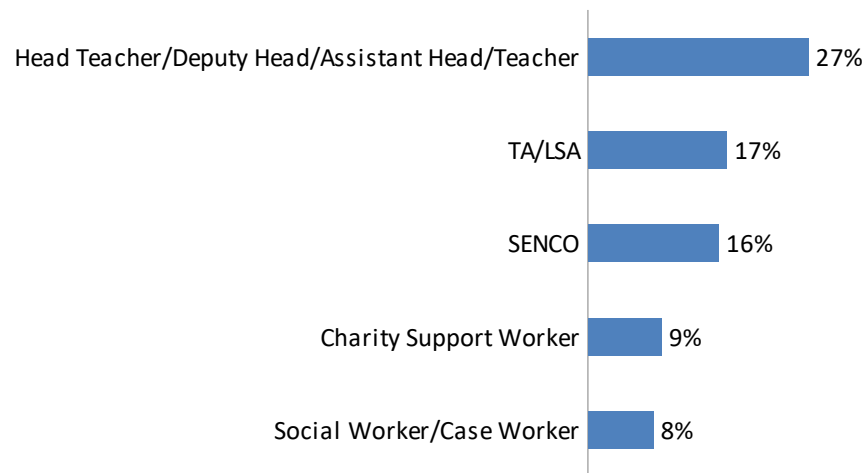

2024 Visitor Demographics

Total Visitors: 3,184

Professionals by Sector

Top Five Job Titles

Age of People Supported by Visitors (Multiple Choice)

Top Ten Other Conditions of People Supported by Visitors (Multiple Choice)

Top Ten Areas of Interest (Multiple Choice)

New Visitor to The Autism Show

The Autism Show Only SEN Event Visited in Last 12 Months